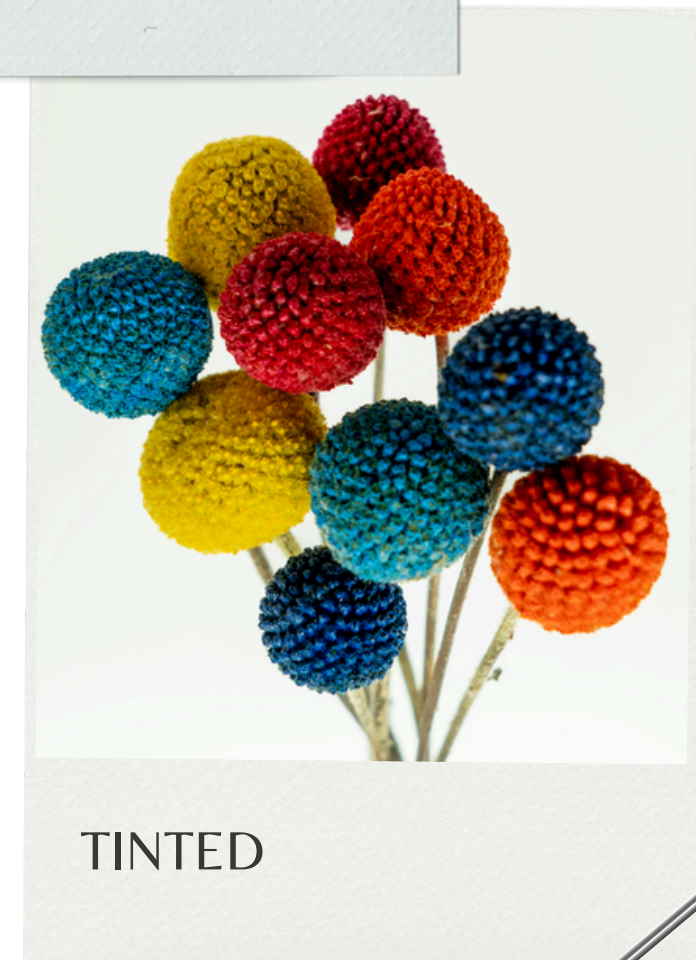

- RED
- PINK
- TURQUOISE
- FUCHSIA
- WINE
- GREEN
- BLUE
- SKY BLUE
- ORANGE
- YELLOW
- PURPLE
- AND MORE..

OUR PREMIUM OPTION:
4 COLORS PER STEM

floramar 
— FARMS —

CRASPEDIA

PACKING

PACKING (10 STEMS)

QB: 60CM 25BCHS/ 70-80CM 20BCHS